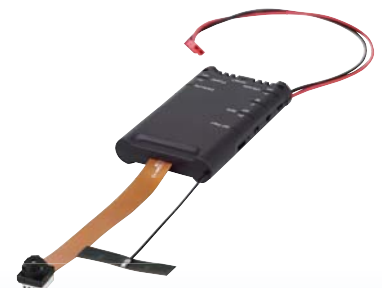

PV-PB20i

Full HD
1080

IP

PV-DY10i

Full HD
1080

IP

NEW

- IP 1080p power bank DVR
- Stream live view and audio on App
- Records at 1080p / 720p / WVGA H.264 @30 fps
- 3.3 Lux @ F2.0 low light sensitivity
- Takes up to a 32GB SD card
- Appears as a normal iPhone/iPad power bank
- Overwrite function; hassle free for changing the memory card

- DIY module DVR
- IP based for you to stream live video anywhere
- Records at 1080p / 720p / WVGA H.264 @30 fps
- Design your own hidden camera
- Vibration alert for power / record / low battery
- Supports up to 32GB MicroSD card
- 180 minutes Full HD video record time
- Optional use with RF remote control