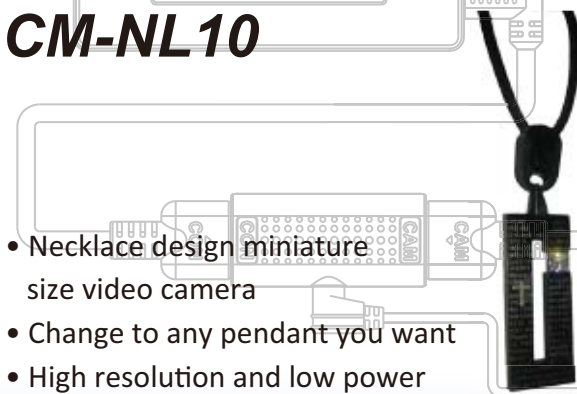

Body Worn Analog CMOS Cam

CM-BU18

CM-DC10

- Button & screw covert design
- 480 TVL, 0.2 Lux @ F2.0
- 1/4" CCD sensor, automatic white balance
- Analogue connector, supports portable DVR
- Comes with a new DIY 3M sticker, lens cover button, and button & screw kit

- Power cord covert design, tiny size
- 480 TVL, sensitivity 4V(Lux•Sec)
- Adjustable camera lens direction
- 1/18" CMOS camera, 640 x 480 resolution
- Analogue connector, supports portable DVR

CM-ER18

CM-EP10

- Headset design with detachable camera
- 480 TVL, 0.2 Lux @ F2.0
- 53 degrees lens angle
- Interchangeable camera mount
- Analogue connector, supports portable DVR

- Soft silicon ear plug, earphone covert design
- High resolution & low power consumption
- Miniature size video recording camera
- Standard analogue output
- Analogue connector, supports portable DVR

CM-NL10

CM-TC10

- Necklace design miniature size video camera
- Change to any pendant you want
- High resolution and low power consumption CMOS sensor
- Complete power and cable accessories kit to use in various application
- Standard audio and video analog input, compatible with common AV devices

- Hidden camera in tie clip covert design
- 480 TVL, sensitivity 4V(Lux•sec)
- CMOS sensor, built-in high gain microphone
- 1/13" CMOS camera, 640 x 480 resolution
- Analogue connector, supports portable DVR